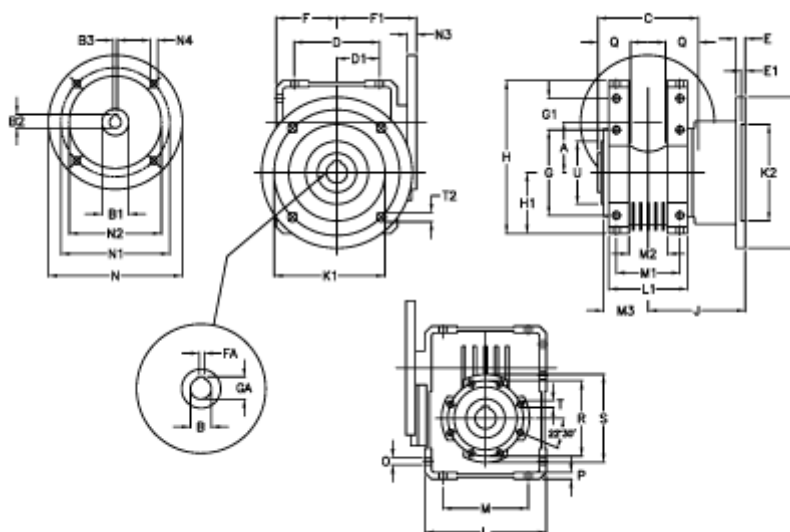

Article number: 392207502543516

Description: Worm Gear with Torque Limiter  
W75 L1-UF-25-P90B5

## Measures

A = 75.00	E = 12	H = 220.5	M = 126	N4 = 11,5	U = 90
B = 30	E1 = 5	H1 = 87.0	M1 = 82	O = 10.5	
B1 E7 = 24	F = 87	J = 111.0	M2 = 44	P = 9	
B2 = 27.3	F1 = 112	K = 200	M3 = 59	Q = 40	
B3 H9 = 8	FA = 8	K1 = 165	N = 200	R = 110	
C = 127	G = 126	K2 = 130	N1 = 165	S = 125	
D = 109.5	G1 = 46.5	L = 174	N2 = 130	T = M8x14	
D1 = 46.5	GA = 33.3	L1 = 104	N3 = 12.0	T2 = 12.5	